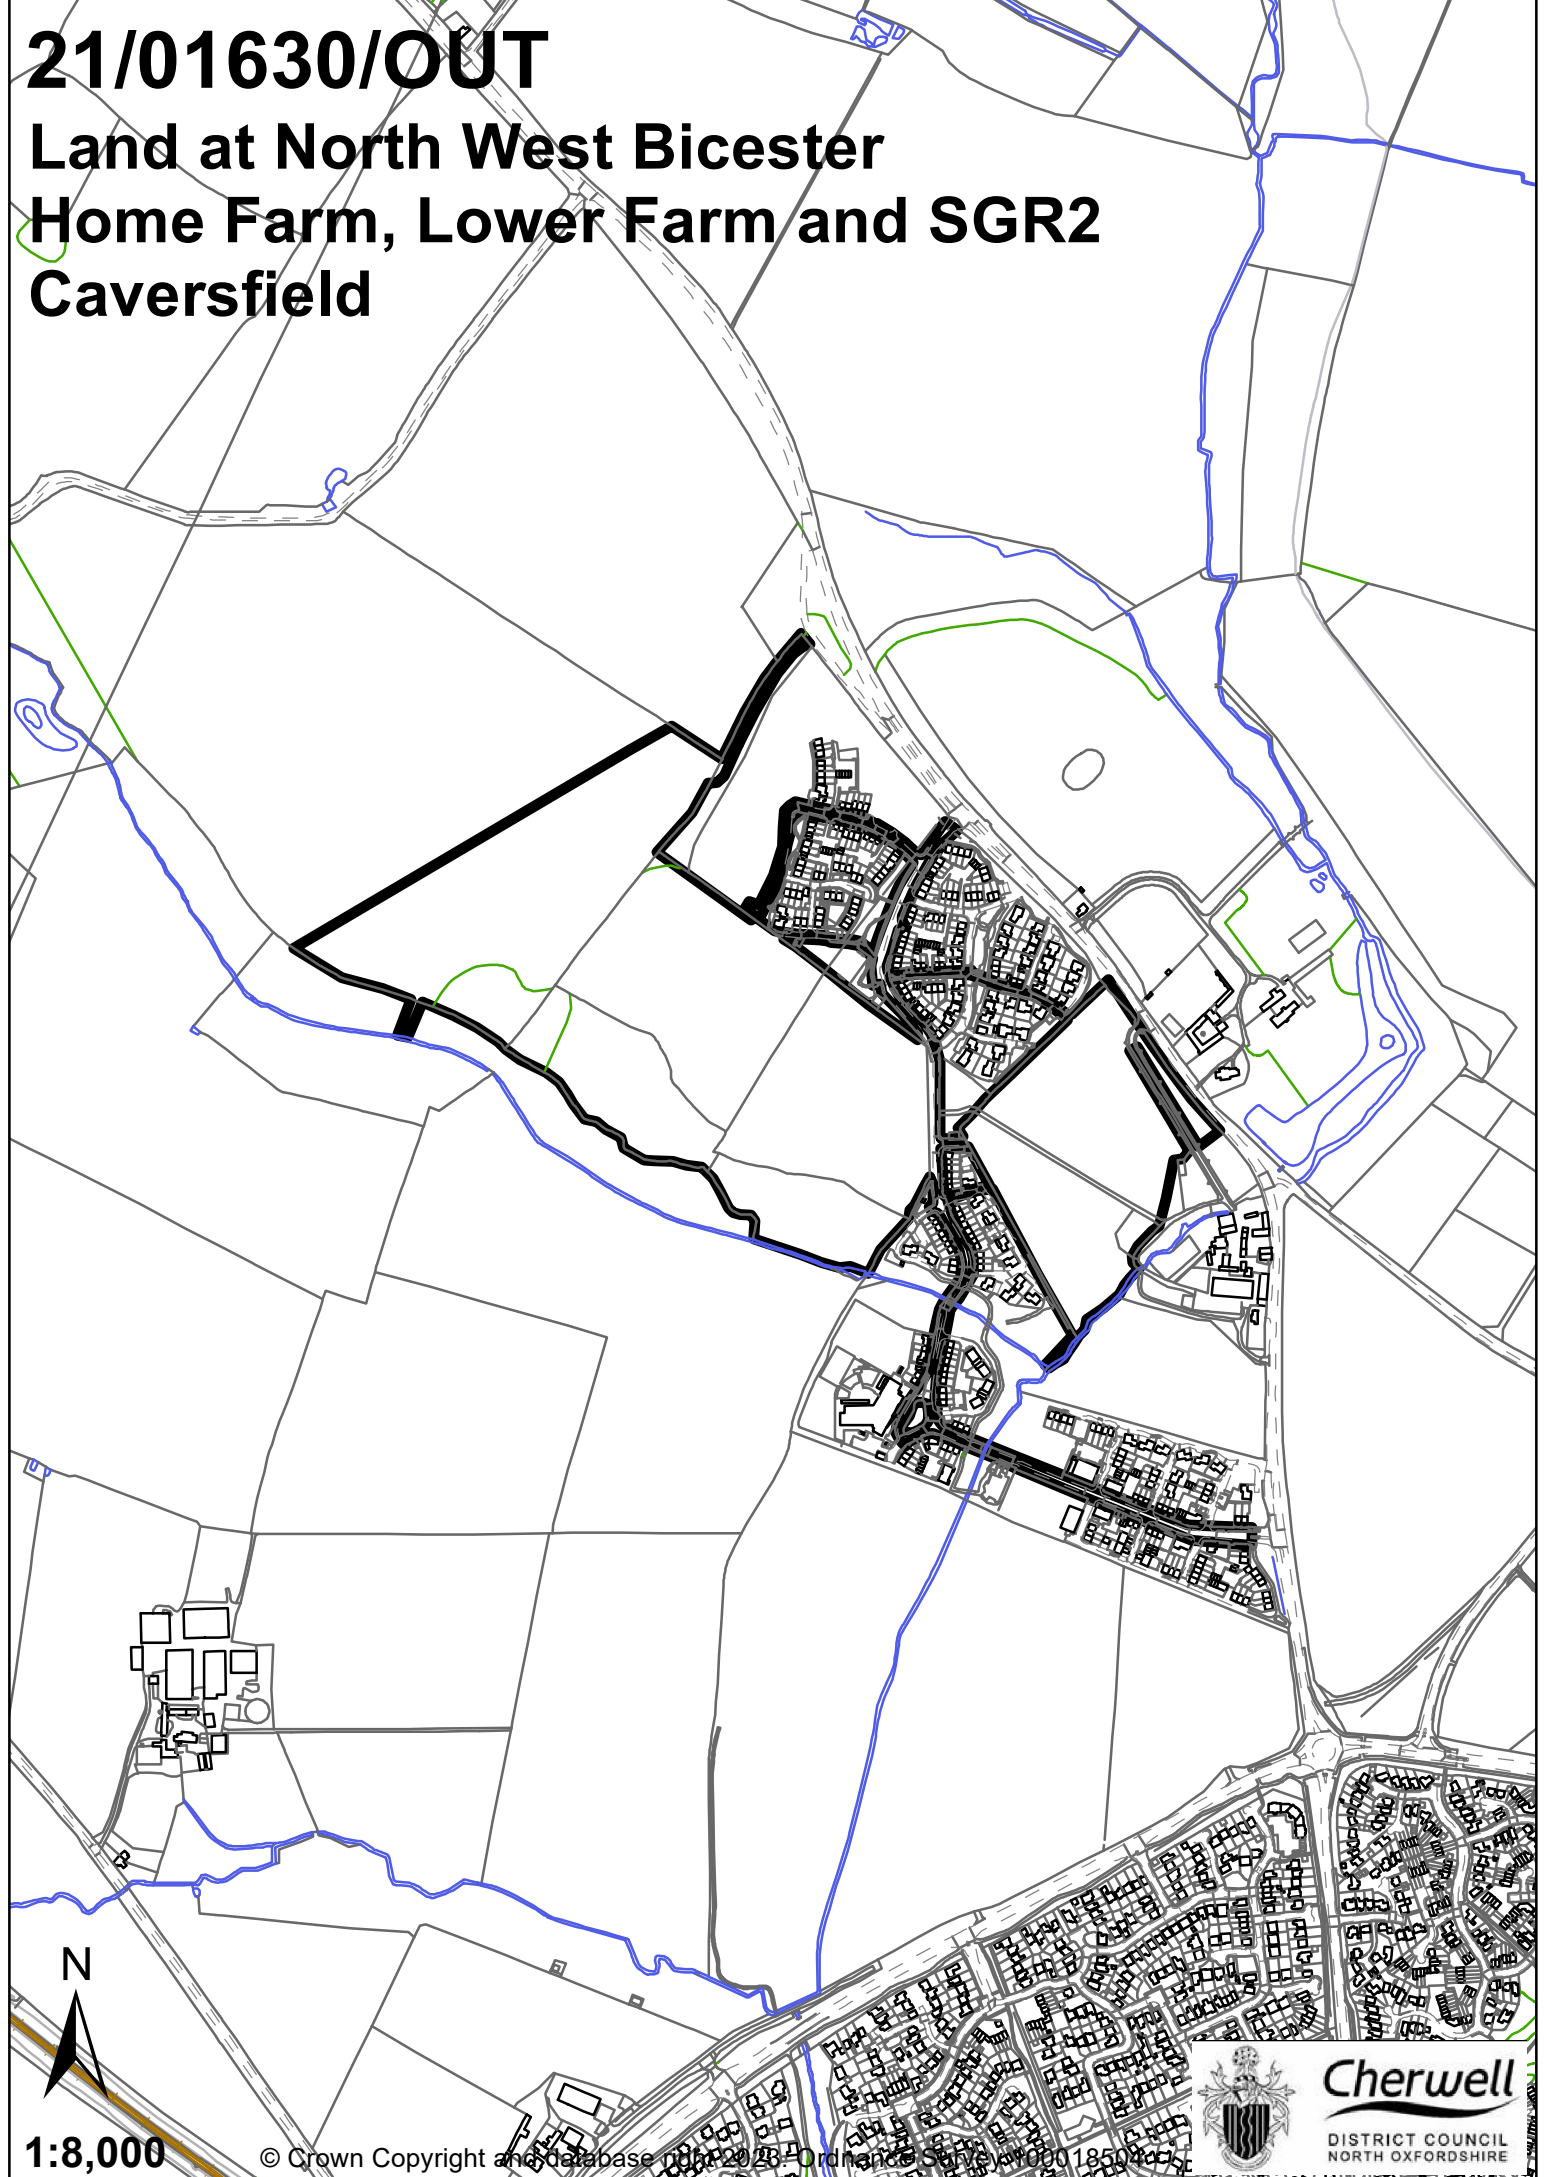

# 21/01630/OUT

## Land at North West Bicester Home Farm, Lower Farm and SGR2 Caversfield

1:8,000

© Crown Copyright and database right 2023. Ordnance Survey 100018504/23